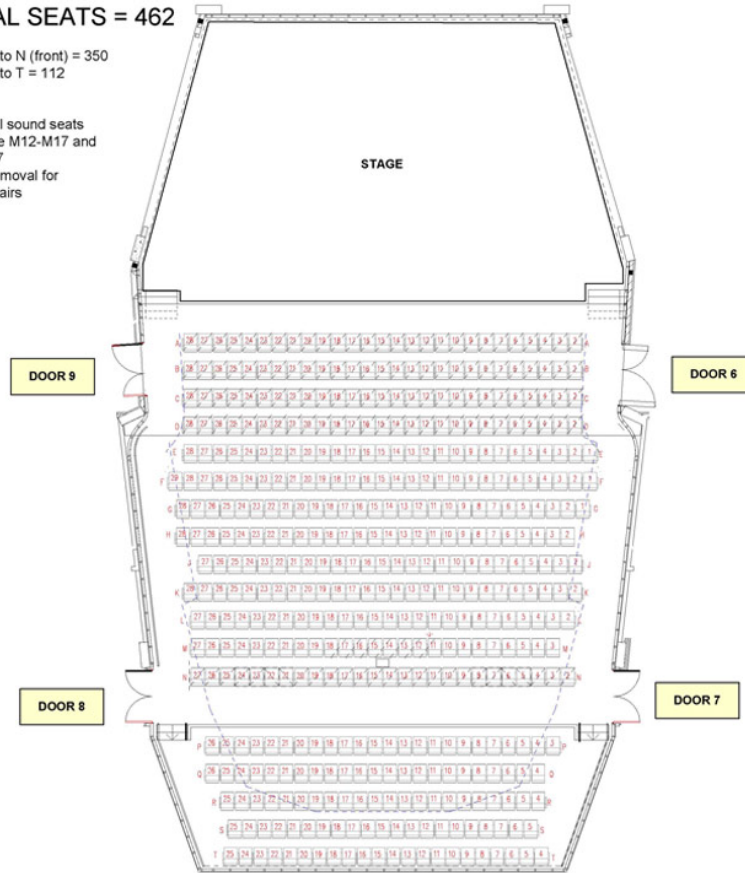

Concert Hall – Stalls

TOTAL SEATS = 462

Rows A to N (front) = 350
Rows P to T = 112

Removal sound seats
Available M12-M17 and
N12-N17
Seats removal for
wheelchairs
N2-N11

Concert Hall Dress Circle

Choir Stalls – 114

Balcony – 258

Boxes - 166

Concert Hall – Dress Circle