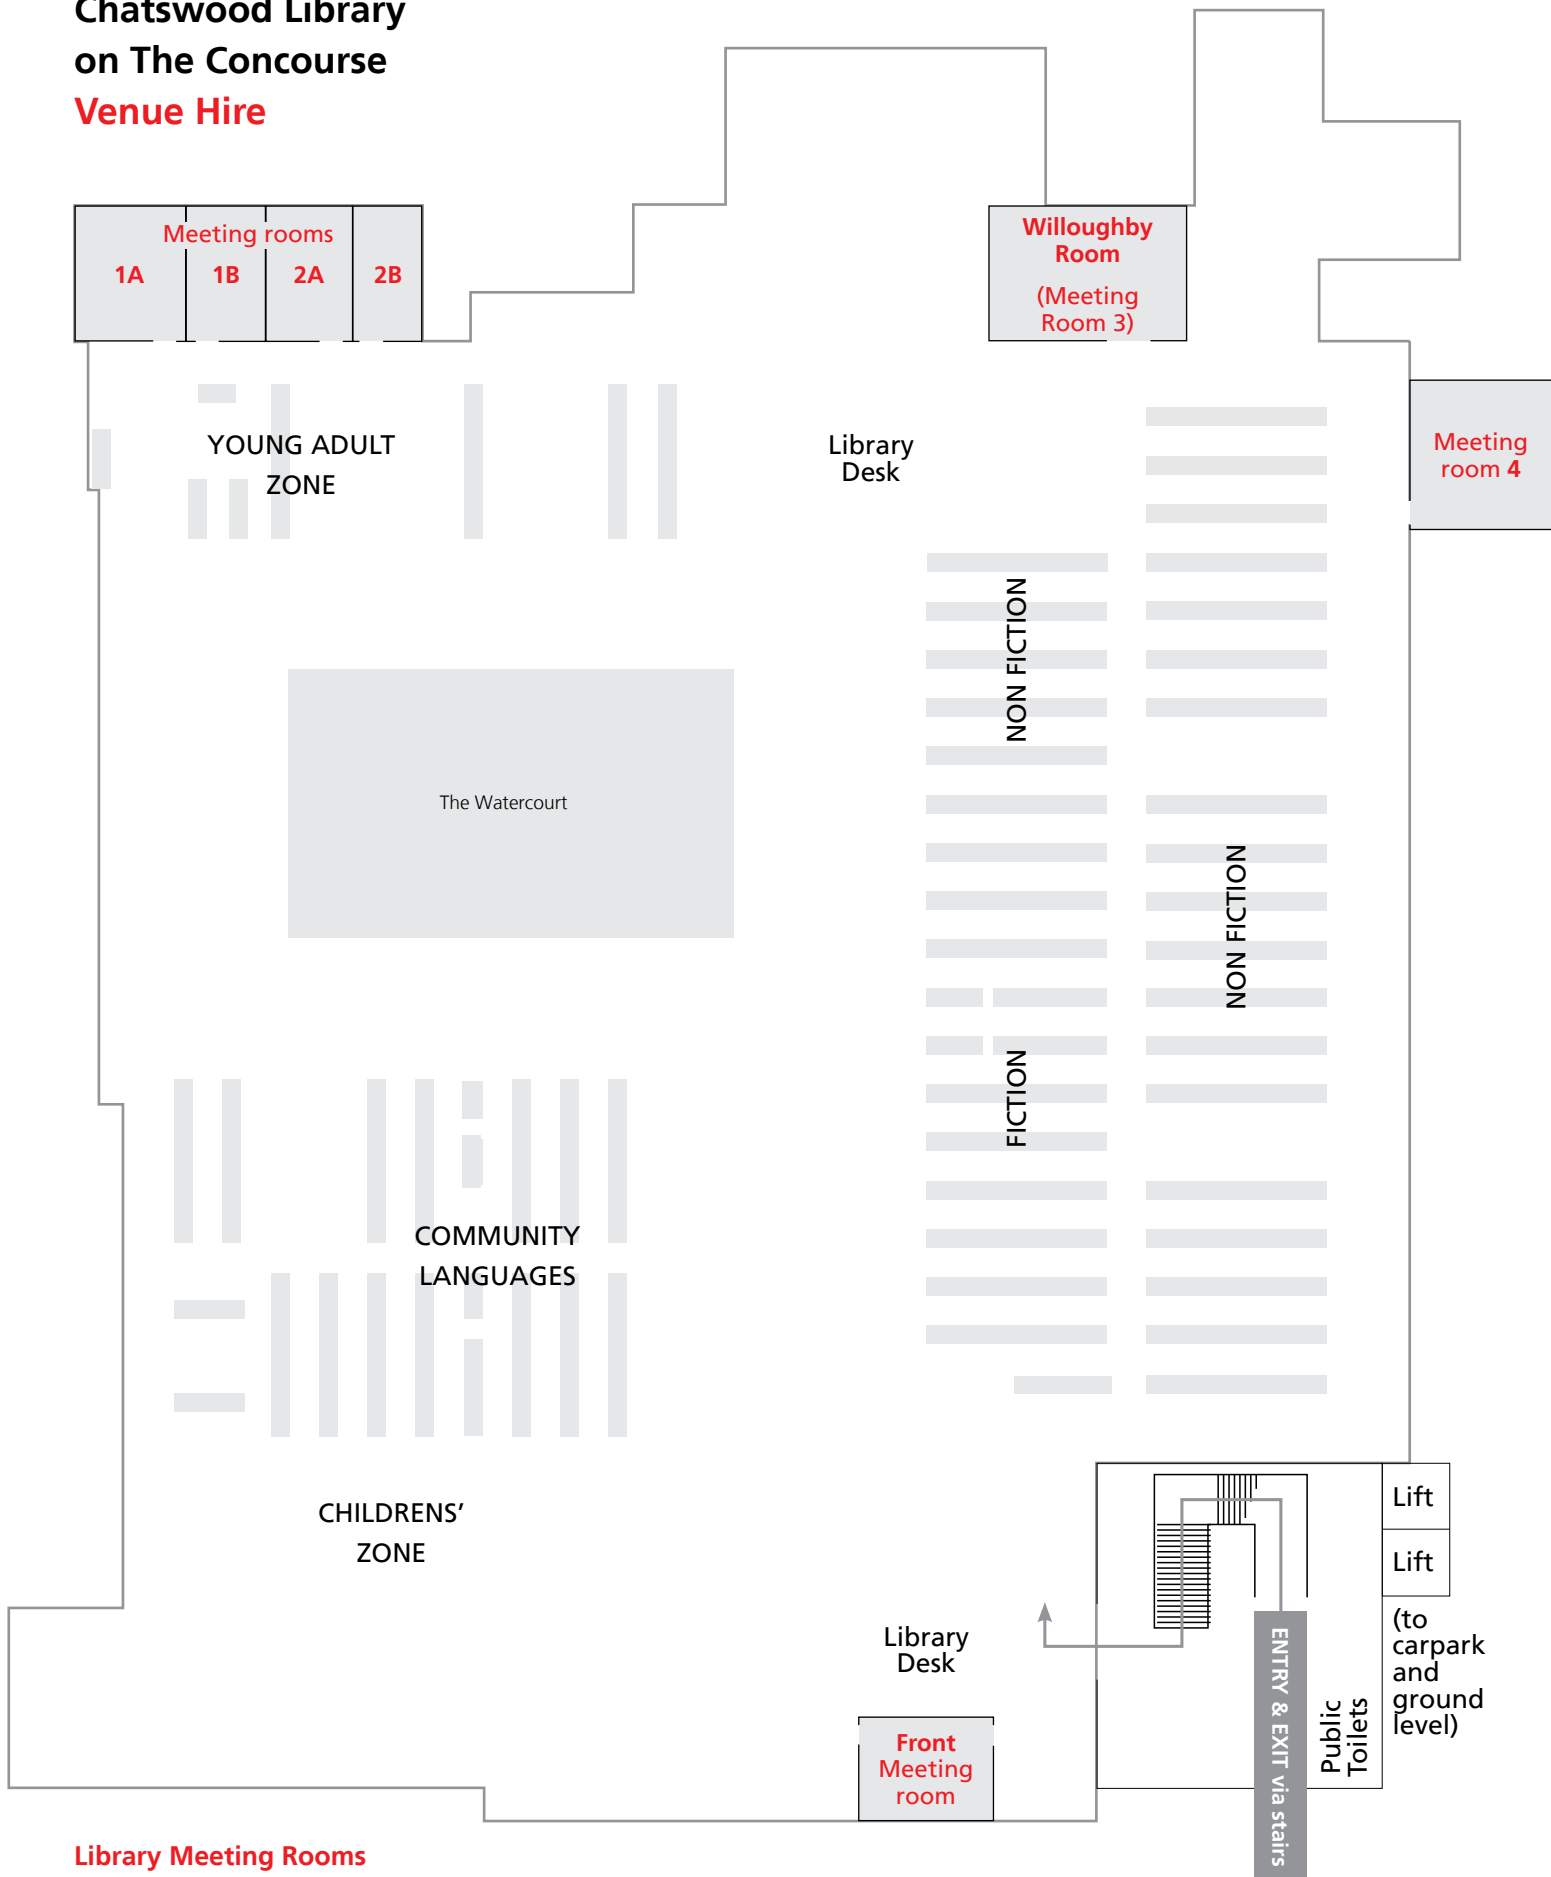

Chatswood Library on The Concourse

Venue Hire

Library Meeting Rooms

- Front meeting room — maximum of 14 people
- Meeting room 1A — maximum of 12 people
- Meeting room 1B — maximum of 8 people
- Meeting room 2A — maximum of 8 people
- Meeting room 2B — maximum of 8 people

- Willoughby Room (Meeting room 3) — maximum of 25 people
- Meeting room 4 — maximum of 25 people

When you come to the Library, please ask staff about your booking.