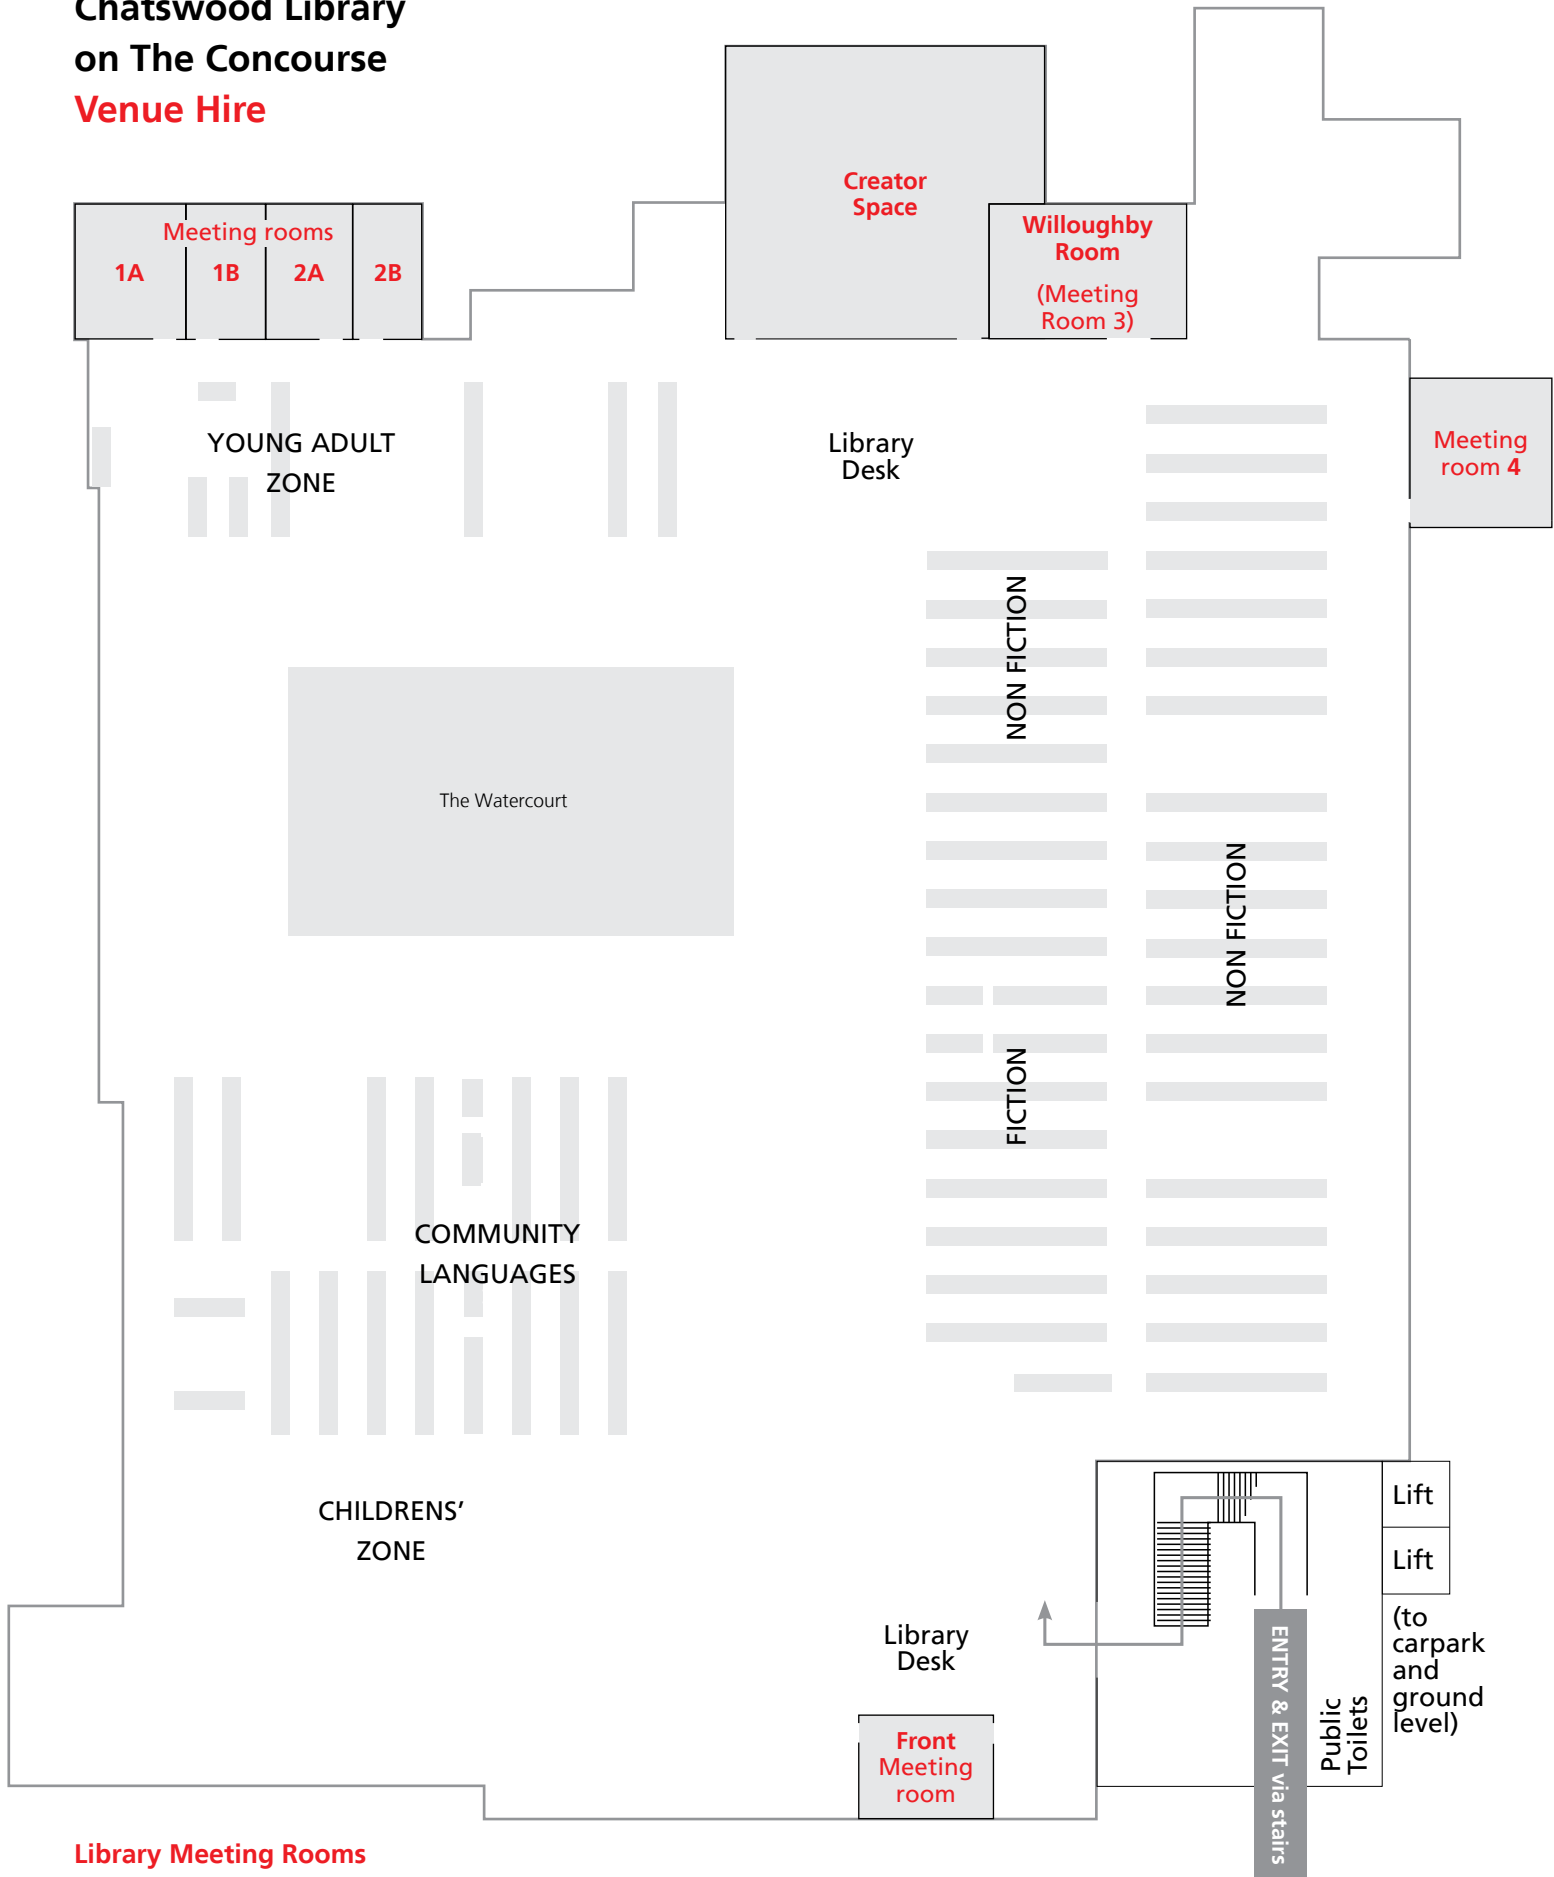

Chatswood Library on The Concourse

Venue Hire

Library Meeting Rooms

- Front meeting room — maximum of 5 people
- Meeting room 1A — maximum of 6 people
- Meeting room 1B — maximum of 4 people
- Meeting room 2A — maximum of 4 people
- Meeting room 2B — maximum of 4 people

- Willoughby Room (Meeting room 3) — maximum of 9 people
- Meeting room 4 — maximum of 9 people

When you come to the Library, please ask staff about your booking.